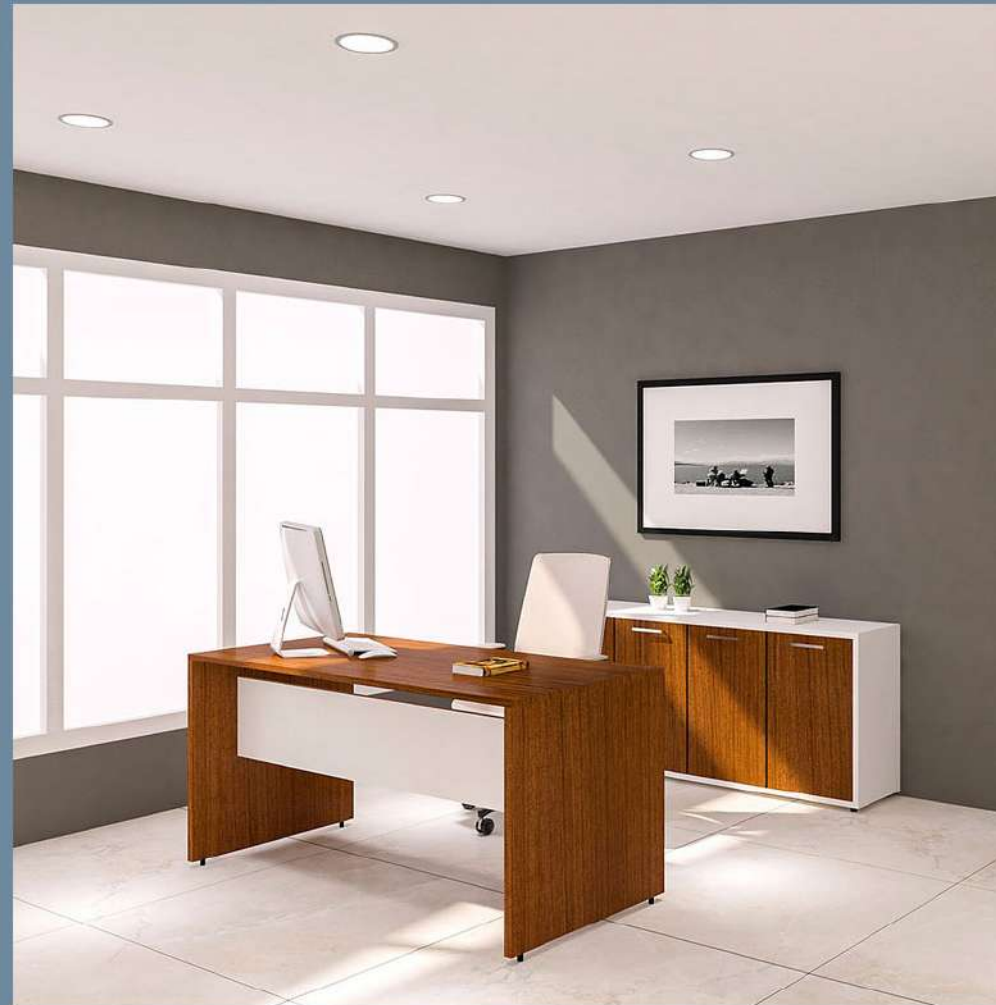

Colour/Shade: Garden Walnut

₹11,677

DIRECTOR'S TABLES

Choosing a Director's desk is critical as it will portray your office taste and have a greater impact on your visitors. With changing times you will now find striking designs in office tables that make a difference in office décor and interior furniture. At Ergoflex you will find beautiful contemporary designs which has evolved over extensive research and development and perfect for the modern office look.