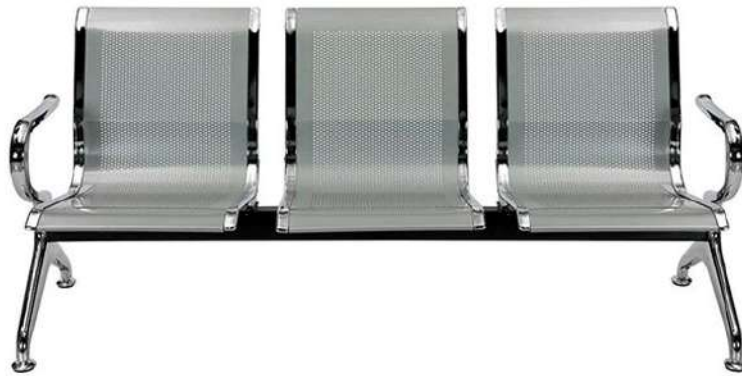

VISITORS CHAIRS